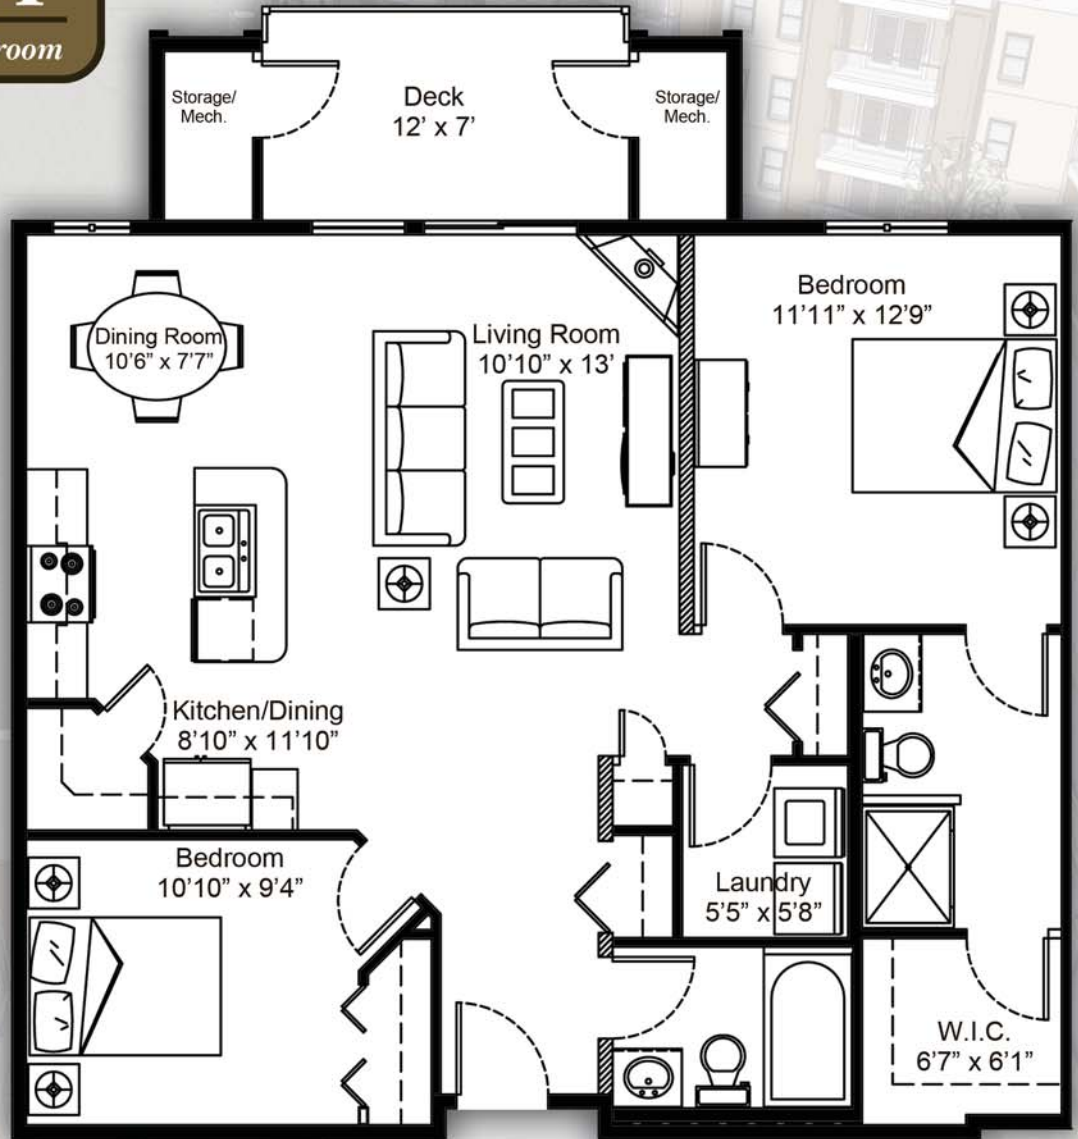

### Floor Plan Y

1080 Sq.Ft. Bungalow 2 Bedroom

#### Features:

- 1080 sq. ft. Bungalow
- 2 Bedroom
- Covered Deck with Storage Area
- Walk-in Closet
- 2 Bathroom
- Gas Line To Deck
- Electric Fireplace
- Granite Counter Tops
- 5 Piece Appliance Package
- 50 + Adult Community
- Guest Suites (Every Floor)
- Adjacent to Golf Course
- Close to Many Amenities
- Maintenance Free Community